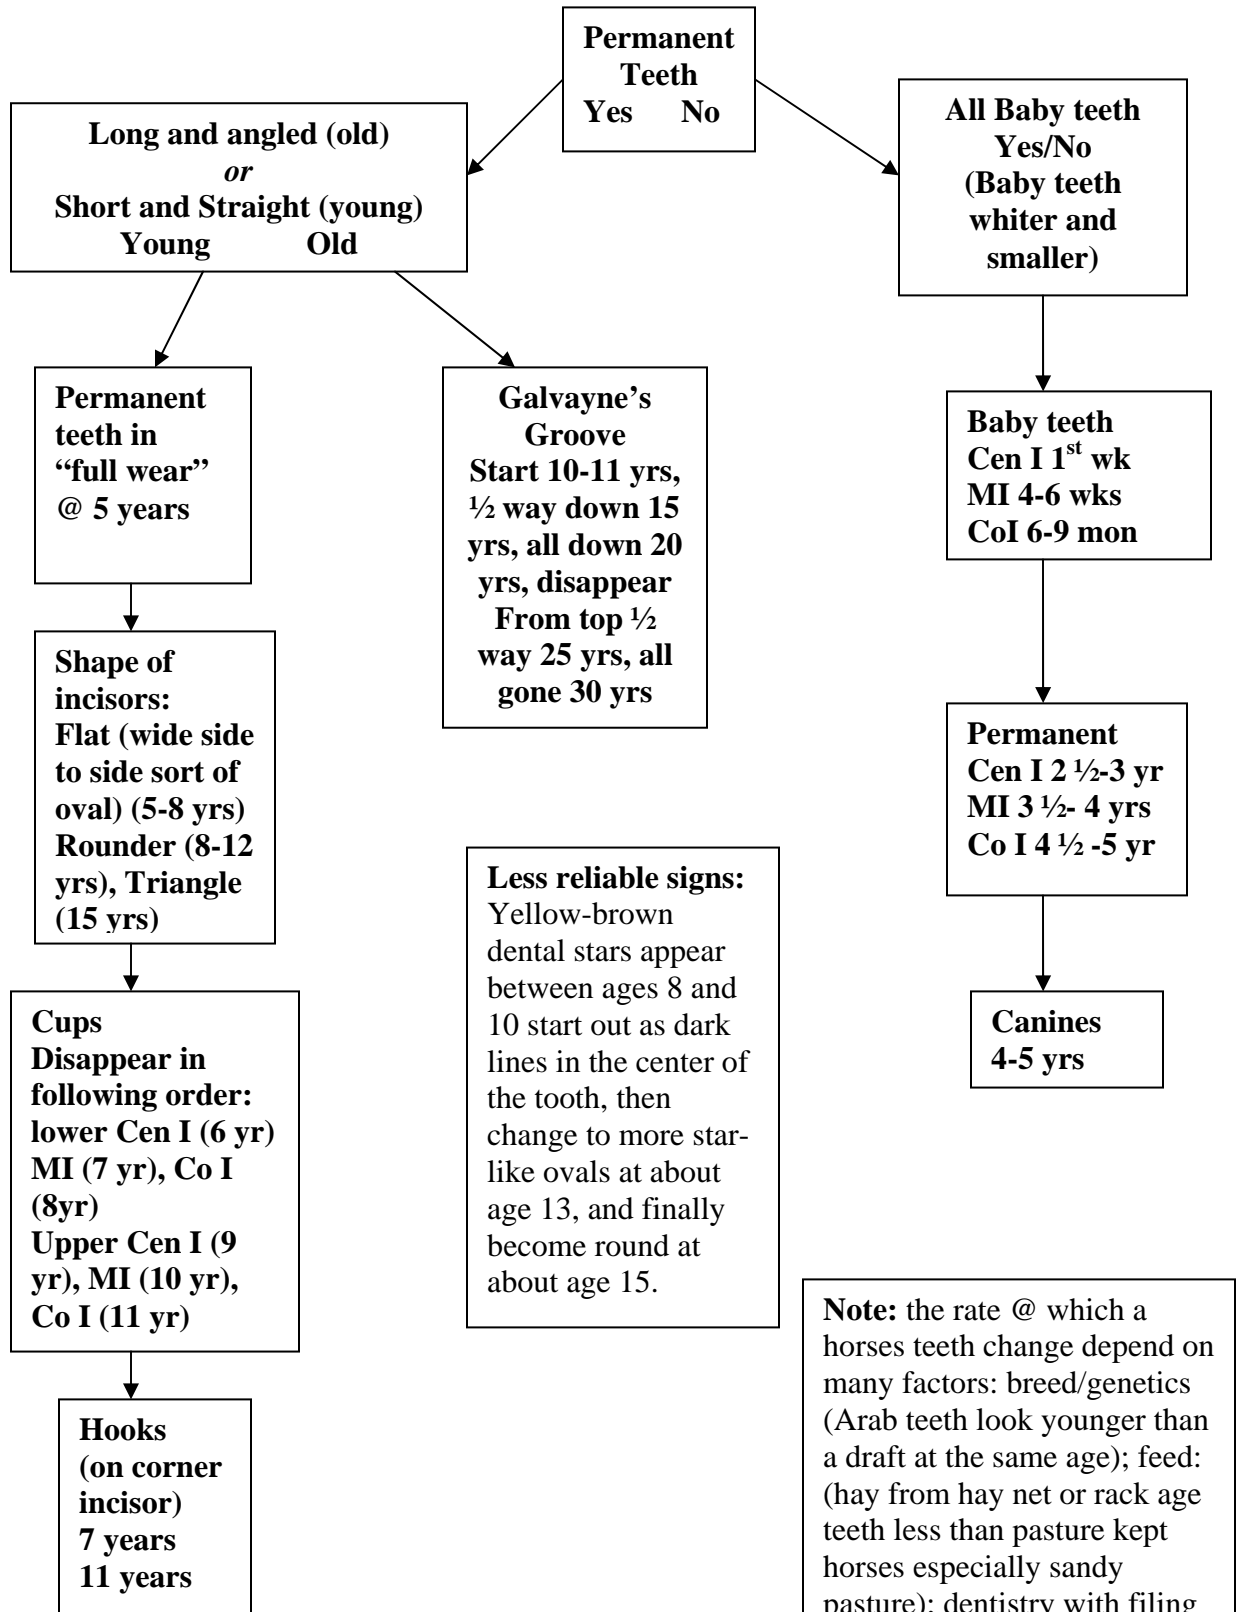

**Middle California Region USPC
Upper Level Horse Management Education**

**Algorithm for Aging Horse by Teeth
By Claudia Deffenbaugh**

Note: the rate @ which a horses teeth change depend on many factors: breed/genetics (Arab teeth look younger than a draft at the same age); feed: (hay from hay net or rack age teeth less than pasture kept horses especially sandy pasture); dentistry with filing to fix dental abnormalities; malocclusion; and cribbing can alter teeth conformation.